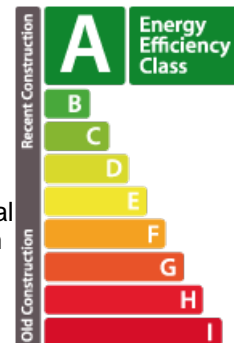

DESCRIPTION

House for sale:Future completion, turnkey in Gruemelscheid.(Municipality of Winseler, Canton of Wiltz)Discover this house under construction, offering a move-in option with finishes of the customer's choice.Ground floor:- Spacious entrance hall with checkroom.- Separate toilet for added comfort.- Bright living room, dining room and open kitchen with central island, with direct access to two terraces and the garden.- Functional scullery for storage.- Garage and boiler room.°1st floor:- Pleasant night hall.- Master bedroom with dressing room and private bathroom.- Three additional bedrooms.- Shower room.°Convertible attic: A space that can be customized to suit your needs.°Finitions turnkey:Choice of materials and colors according to your preferences, for total personalization.°Technical aspects :Triple glazing.Underfloor heating for optimum comfort.Heat pump for energy efficiency.Controlled mechanical ventilation (VMC) for healthy indoor air.Prime location :Ideal for families seeking a ...

ENERGY PASS

Energy class

CHARACTERISTICS

Number of pieces : -
Nb. chamber (s) : 5
Area : 220m²
Nb. of bathrooms : 2
Equipped kitchen : Non

Thermal insulation class

B

Template

📍 55 Rue Grande-Duchesse Charlotte 9515
☎ +352 95 82 59-1
✉ info@immowolz.lu
🌐 <https://www.immowolz.lu/en/detail-7962>